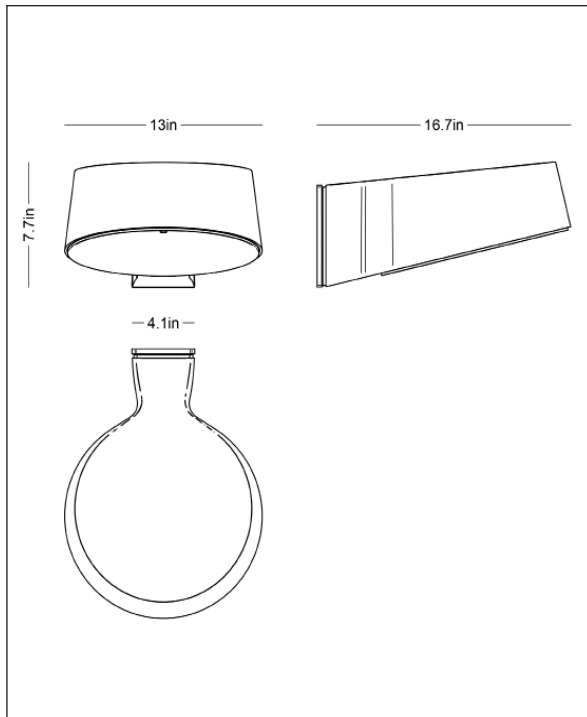

Nyx 330 Wall

Design: Vilhelm Lauritzen Architects

Luminaire specs:

Material:	Cast aluminium
Finish:	Raw anodized Graphite grey: YW355F Silver grey: Y2370I Corten brown: YX355F Black: textured mat Noir 900 Sablé, SN351F, Akzo Nobel RAL by your choice
Screen:	UV-resistant polycarbonate, frosted opal white
Mounting:	On wall
Connection:	In the wall box, 5 x single core AWG18-cables are included
Classification:	cULus; Wet location; IP65; class I; IK10 (with NEMA socket IK09)
Corrosion class:	C4, C5 optional
Weight:	15 lbs
Wind sweeping area:	0,57 ft²

LED specs:

LED:	FF-DA with an advanced optical cover
Operational life:	min 100,000 hours at ta max 77°F (25°C), L90B10
Color temperature:	2700, 3000, or 4000 Kelvin
Color rendering:	CRI 80
Color accuracy:	5 Steps SDCM

Driver specs:

Driver:	Titanium 55W 0.1-1.8A 0-10V
Inrush current::	@120V; max 23 A (10% after 166,5 µs) @277V; max 51,5 A (10% after 158 µs)
Nominal voltage, AC:	120-277 Vac
Op. input voltage, AC:	108-305 Vac
Nominal voltage, DC:	125-250 Vdc
Nom. frequency range:	50-60 Hz
Surge protection:	L/N-GND: 6 k; L-N: 6 kV
Operational life:	min 100,000 hours
Dimming/control:	0-10V
Other control options:	via NEMA socket